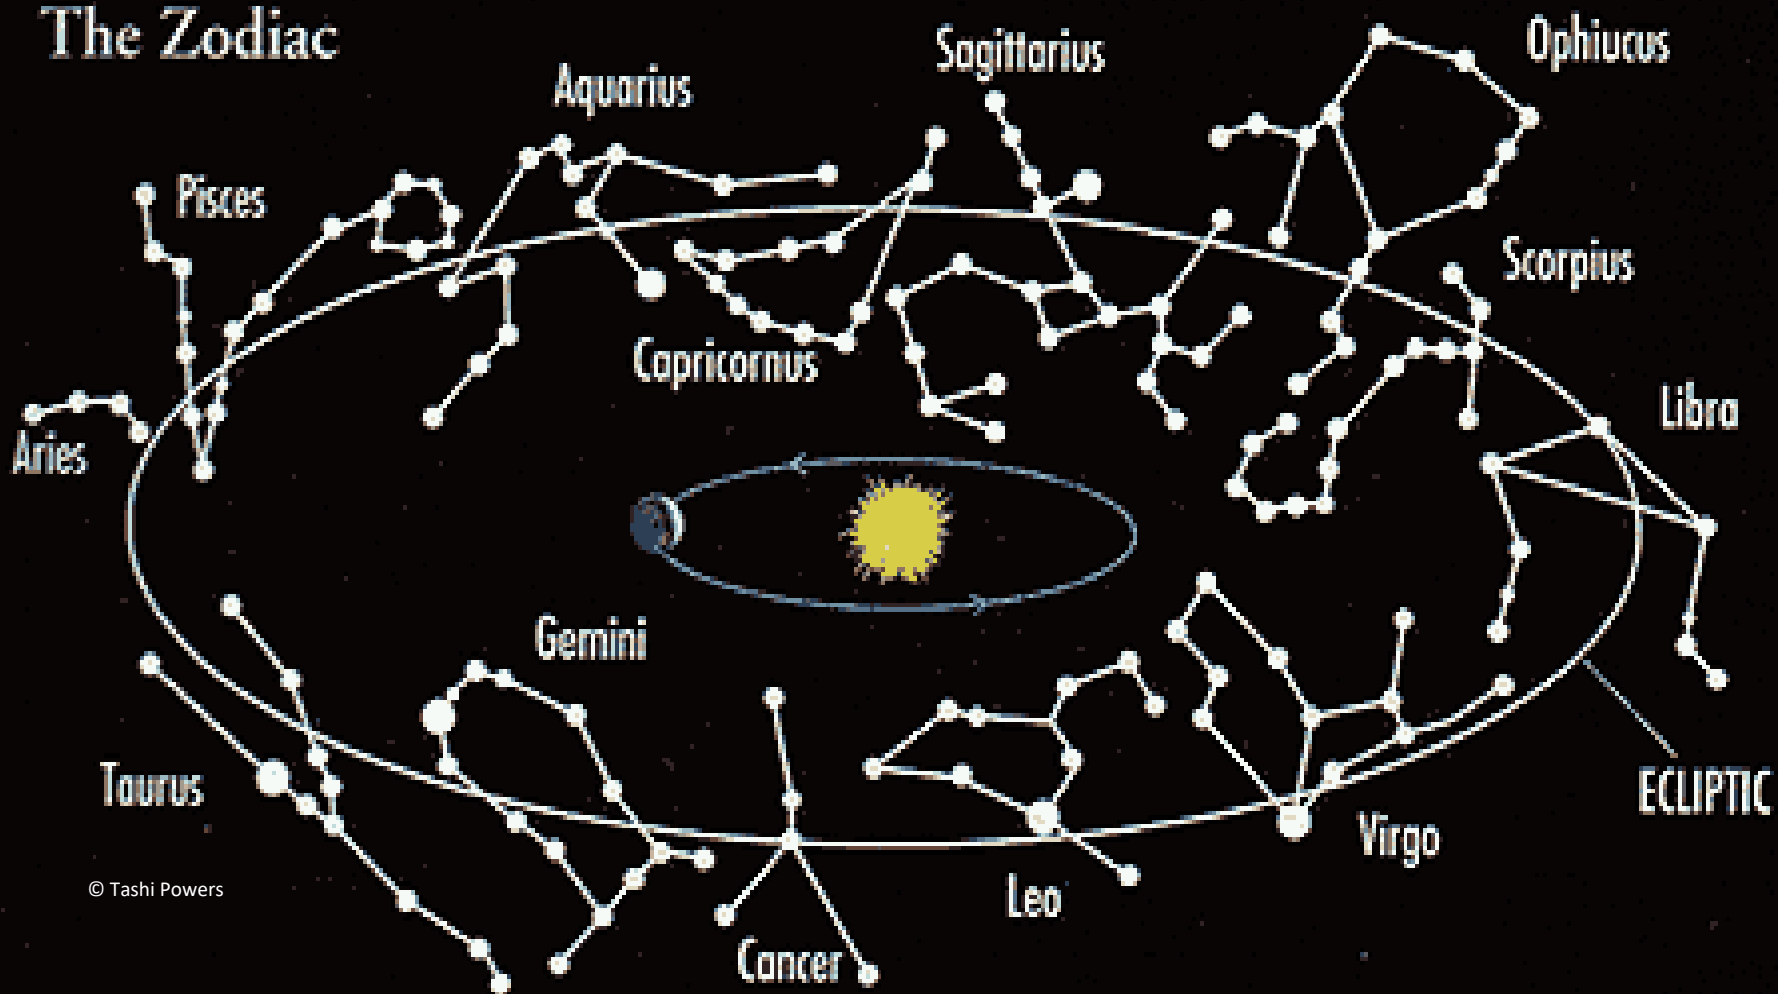

The Zodiac

♂ MARS - Planetary ruler of Aries		
♈	ARIES	- Glyph - The Ram's Horns
1	HOUSE	- Natural Sign Aries
7	HOUSE	- Polarity Sign Libra
QUALITY - CARDINAL		
ELEMENT - FIERY		
PRINCIPLE - ACTIVE		

Positive High Frequency Manifestation Keywords	Lower Frequency Manifestations Keywords
Adventurous	Domineering
Dynamic	Self-absorbed w/o consideration for others
Courageous	Violent
Lives in the Be Here Now Moment	Lacks Follow Through
Instinctual	Intolerant